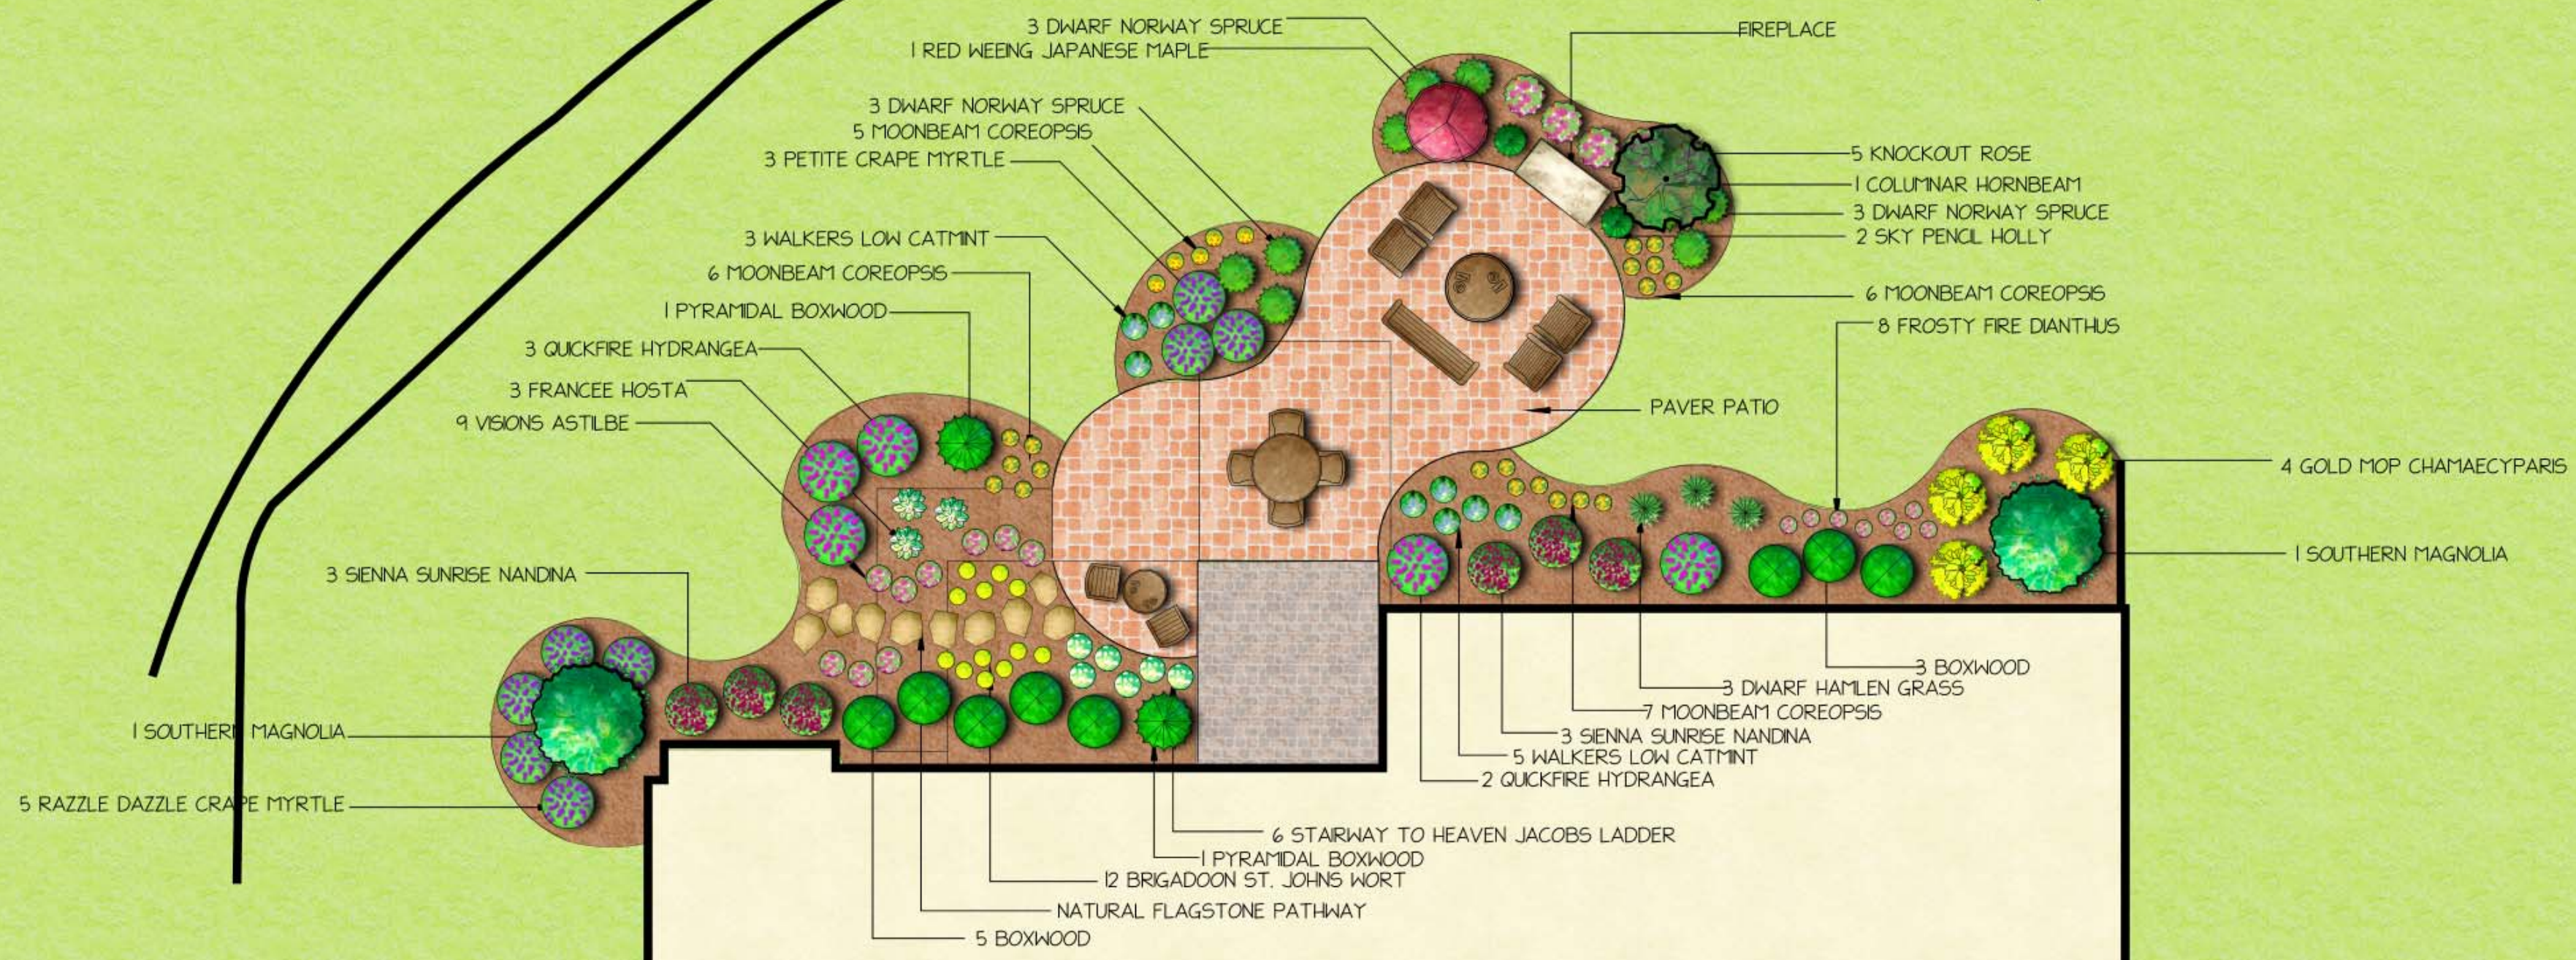

1855 HWY 109
WILDWOOD, MO 63038
PHONE: (636) 458-9202
FAX: (636) 458-128
www.passiglia.com

PASSIGLIA'S
NURSERY & GARDEN CENTER

LANDSCAPE PLAN

DESIGNED BY:
C. KNOERNSCHLD

CHECKED BY:
C. PASSIGLIA

SCALE:
1" = 8'